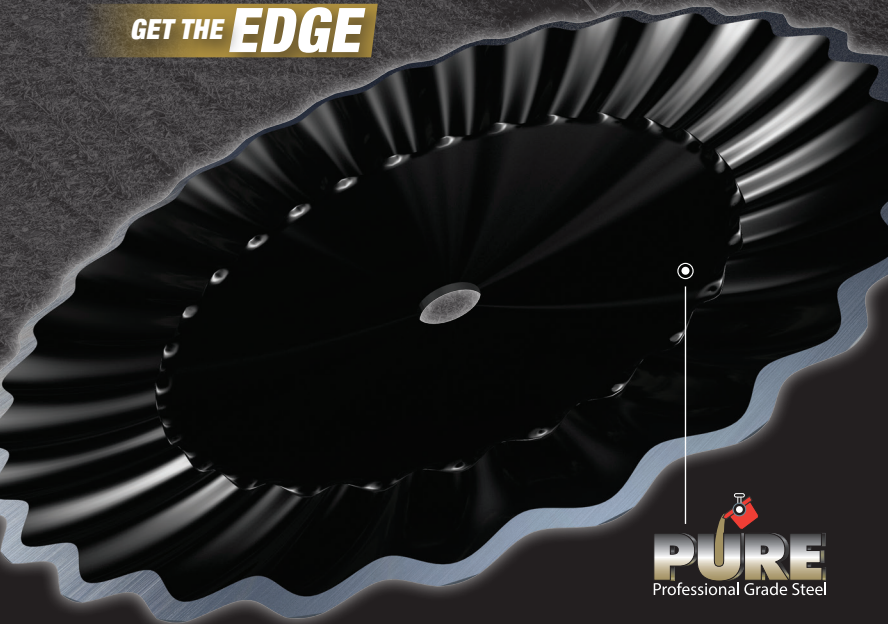

Major OEMs choose Ingersoll disc blades.

GET THE **EDGE**

PURE
Professional Grade Steel

- Innovative design expertise
- OEM tested for durability / breakage

GET THE EDGE
INGERSOLL[®]
SINCE 1884

www.IngersollTillage.com
(888) 768-1740 • ISO 9001:2008 Certified