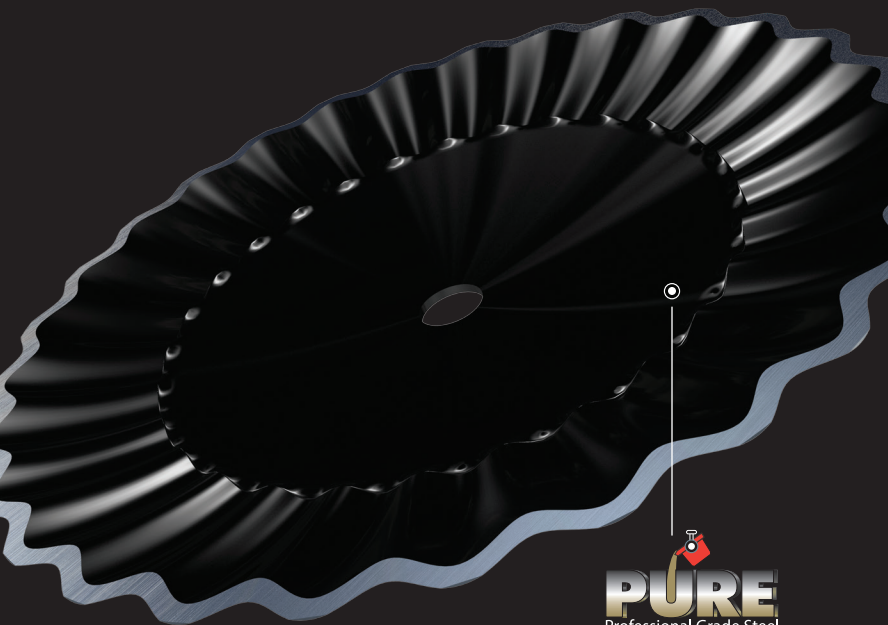

GET THE **EDGE**

PURE
Professional Grade Steel

OEM Approved!

- Innovative design expertise
- OEM tested for durability / breakage

GET THE EDGE
INGERSOLL
SINCE 1884

www.IngersollTillage.com
(888) 768-1740 • ISO 9001:2008 Certified

GET THE **EDGE**

PURE
Professional Grade Steel

OEM Approved!

- Innovative design expertise
- OEM tested for durability / breakage

www.IngersollTillage.com
(888) 768-1740 • ISO 9001:2008 Certified